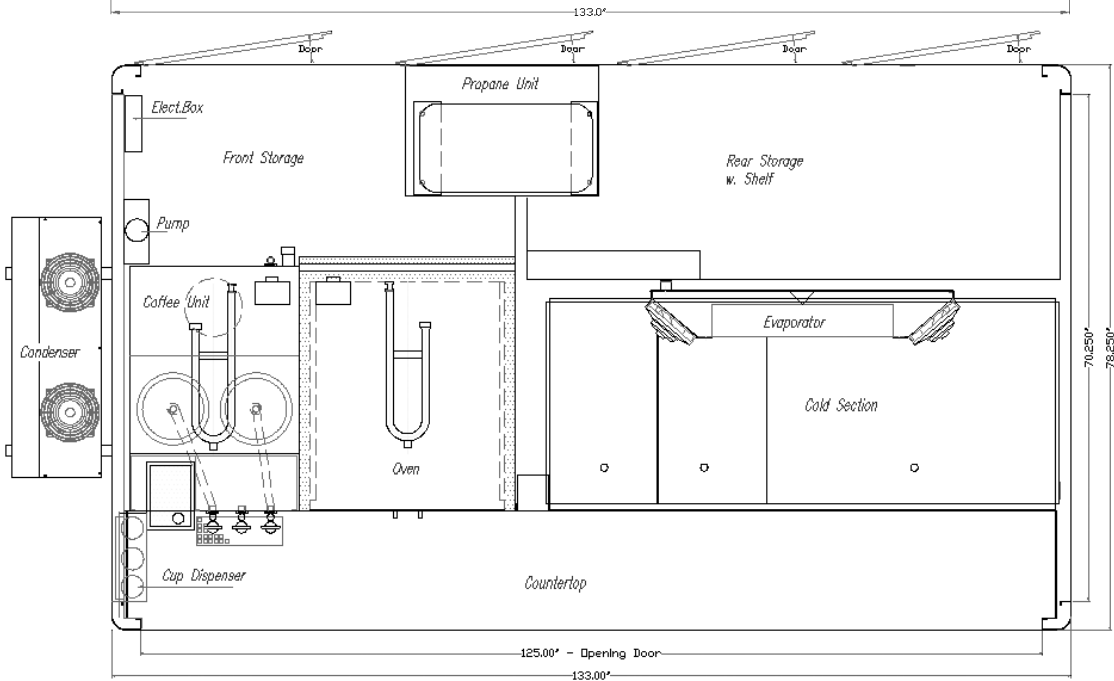

Top View

Specifications:

Overall Size: 133" (L) x 61" (H) x 78.25"-88" (W) * width dependant on chassis
 Weight: 3420 lbs (1550 kg)

Standard Features:

- | | | |
|------------------------------------|---|---|
| One (1) R134A Refrigeration System | Two (2) Frameless Glass Over Doors | Three (3) Large Dome Serving Lights |
| Four (4) Storage Doors | One (1) Propane Heated Oven | Two (2) Small Dome Storage Lights |
| One (1) Creamer Clip And Box | One (1) Serving Lift Up Door | One (1) Stainless Steel Rear Bumper |
| One (1) Propane Heated Coffee Urn | One (1) Cash Tray | One (1) Undercoated Bottom Frame |
| Two (2) Automatic Gas Controls | One (1) Three Compartment Cup Dispenser | Installation On Customer Supplied Chassis |

Recommended Options:

- | | | |
|--------------------------------------|------------------------------|--------------------------------------|
| Standby Refrigeration, 110V c/w Cord | LED Lights | Oven Light |
| Stainless Steel Bottom Frame | Extra Deep Oven, 48" | Cold Section Lights |
| Stainless Steel Floor | Dual Horizontal Propane Tank | Stainless Steel Cold Section Baskets |
| Cigarette Divider Rack | Fresh Brew Coffee System | Storage Shelf |
| Two Speakers | Dual Wheel Body 88" Wide | Mud Flaps |