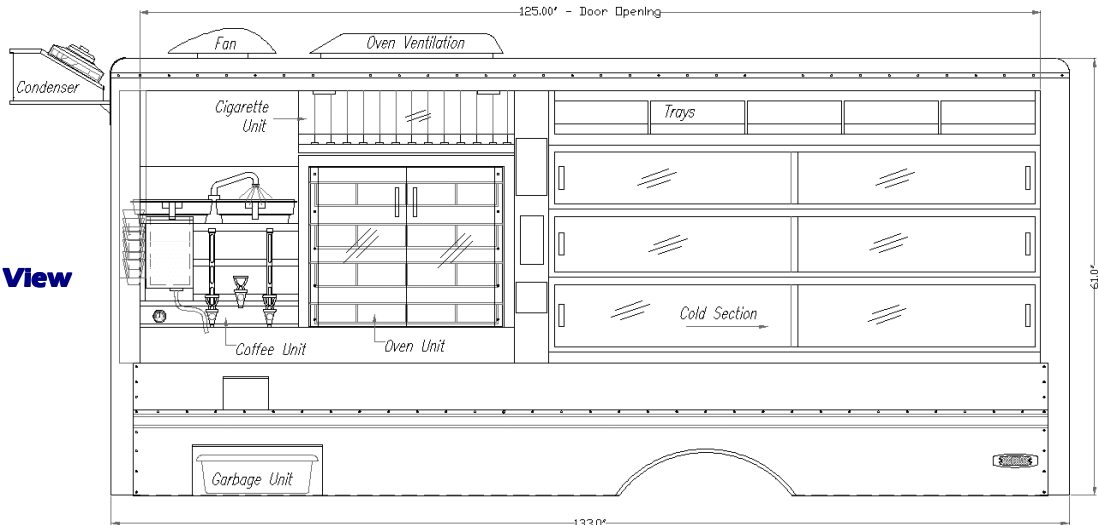

MODEL DR125 CATERING TRUCK

Silver Star Metal Fabricating Inc. has been manufacturing high quality stainless steel catering trucks for over 25 years. Our goal is to provide customers with the highest quality, outstanding service and on-time delivery.

All our catering units are constructed with a full frame, and insulated double wall stainless steel body. Each unit is carefully designed to be ergonomic and built to be durable. We use only the top quality raw materials and components to ensure the best possible final product.

Top View

Specifications:

Overall Size: 133" (L) x 61" (H) x 78.25"-88" (W) * width dependant on chassis
 Weight: 3420 lbs (1550 kg)

Standard Features:

- | | | |
|------------------------------------|---|---|
| One (1) R134A Refrigeration System | Two (2) Frameless Glass Over Doors | Three (3) Large Dome Serving Lights |
| Four (4) Storage Doors | One (1) Propane Heated Oven | Two (2) Small Dome Storage Lights |
| One (1) Creamer Clip And Box | One (1) Serving Lift Up Door | One (1) Stainless Steel Rear Bumper |
| One (1) Propane Heated Coffee Urn | One (1) Cash Tray | One (1) Undercoated Bottom Frame |
| Two (2) Automatic Gas Controls | One (1) Three Compartment Cup Dispenser | Installation On Customer Supplied Chassis |